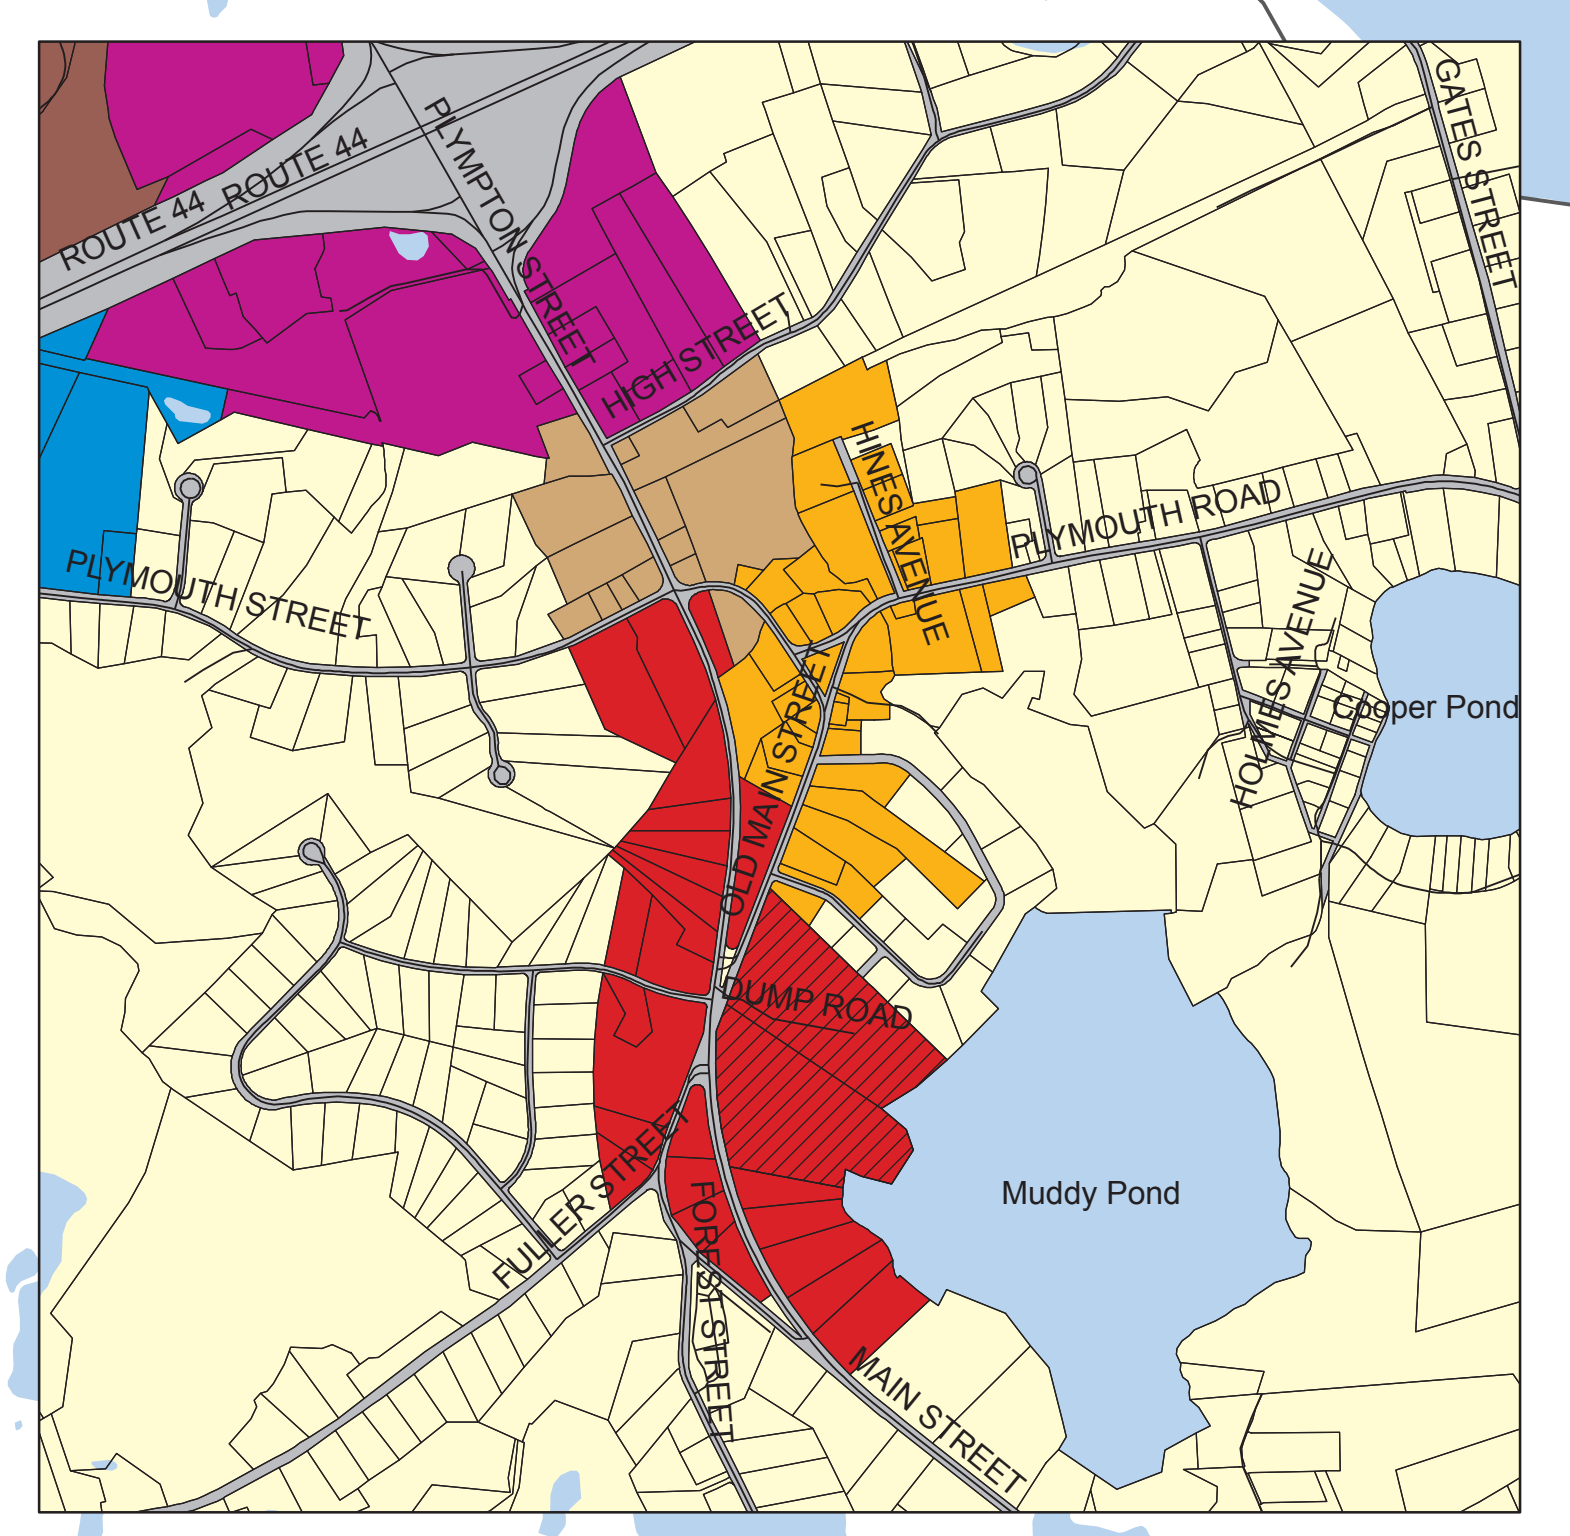

Town of Carver Zoning Map

August 2015

Legend

ZONING

- Residential Agricultural
- Tourist Commercial
- Village Business
- Village District
- Airport District
- Route 44
- Spring Street Innovation District
- General Business
- Green Business Park
- Highway Commercial
- Industrial "A"
- Industrial "B"
- Industrial "C"

- Wireless Communications Overlay District (Covers Entire Community)
- Water Resource Protection Overlay District (Covers Entire Community)
- Wetlands Resource Protection Overlay District
- Landfill Overlay District

- Parcels
- Waterbodies
- Massachusetts Towns (MassGIS)
- Roadways

0 0.5 1 Miles