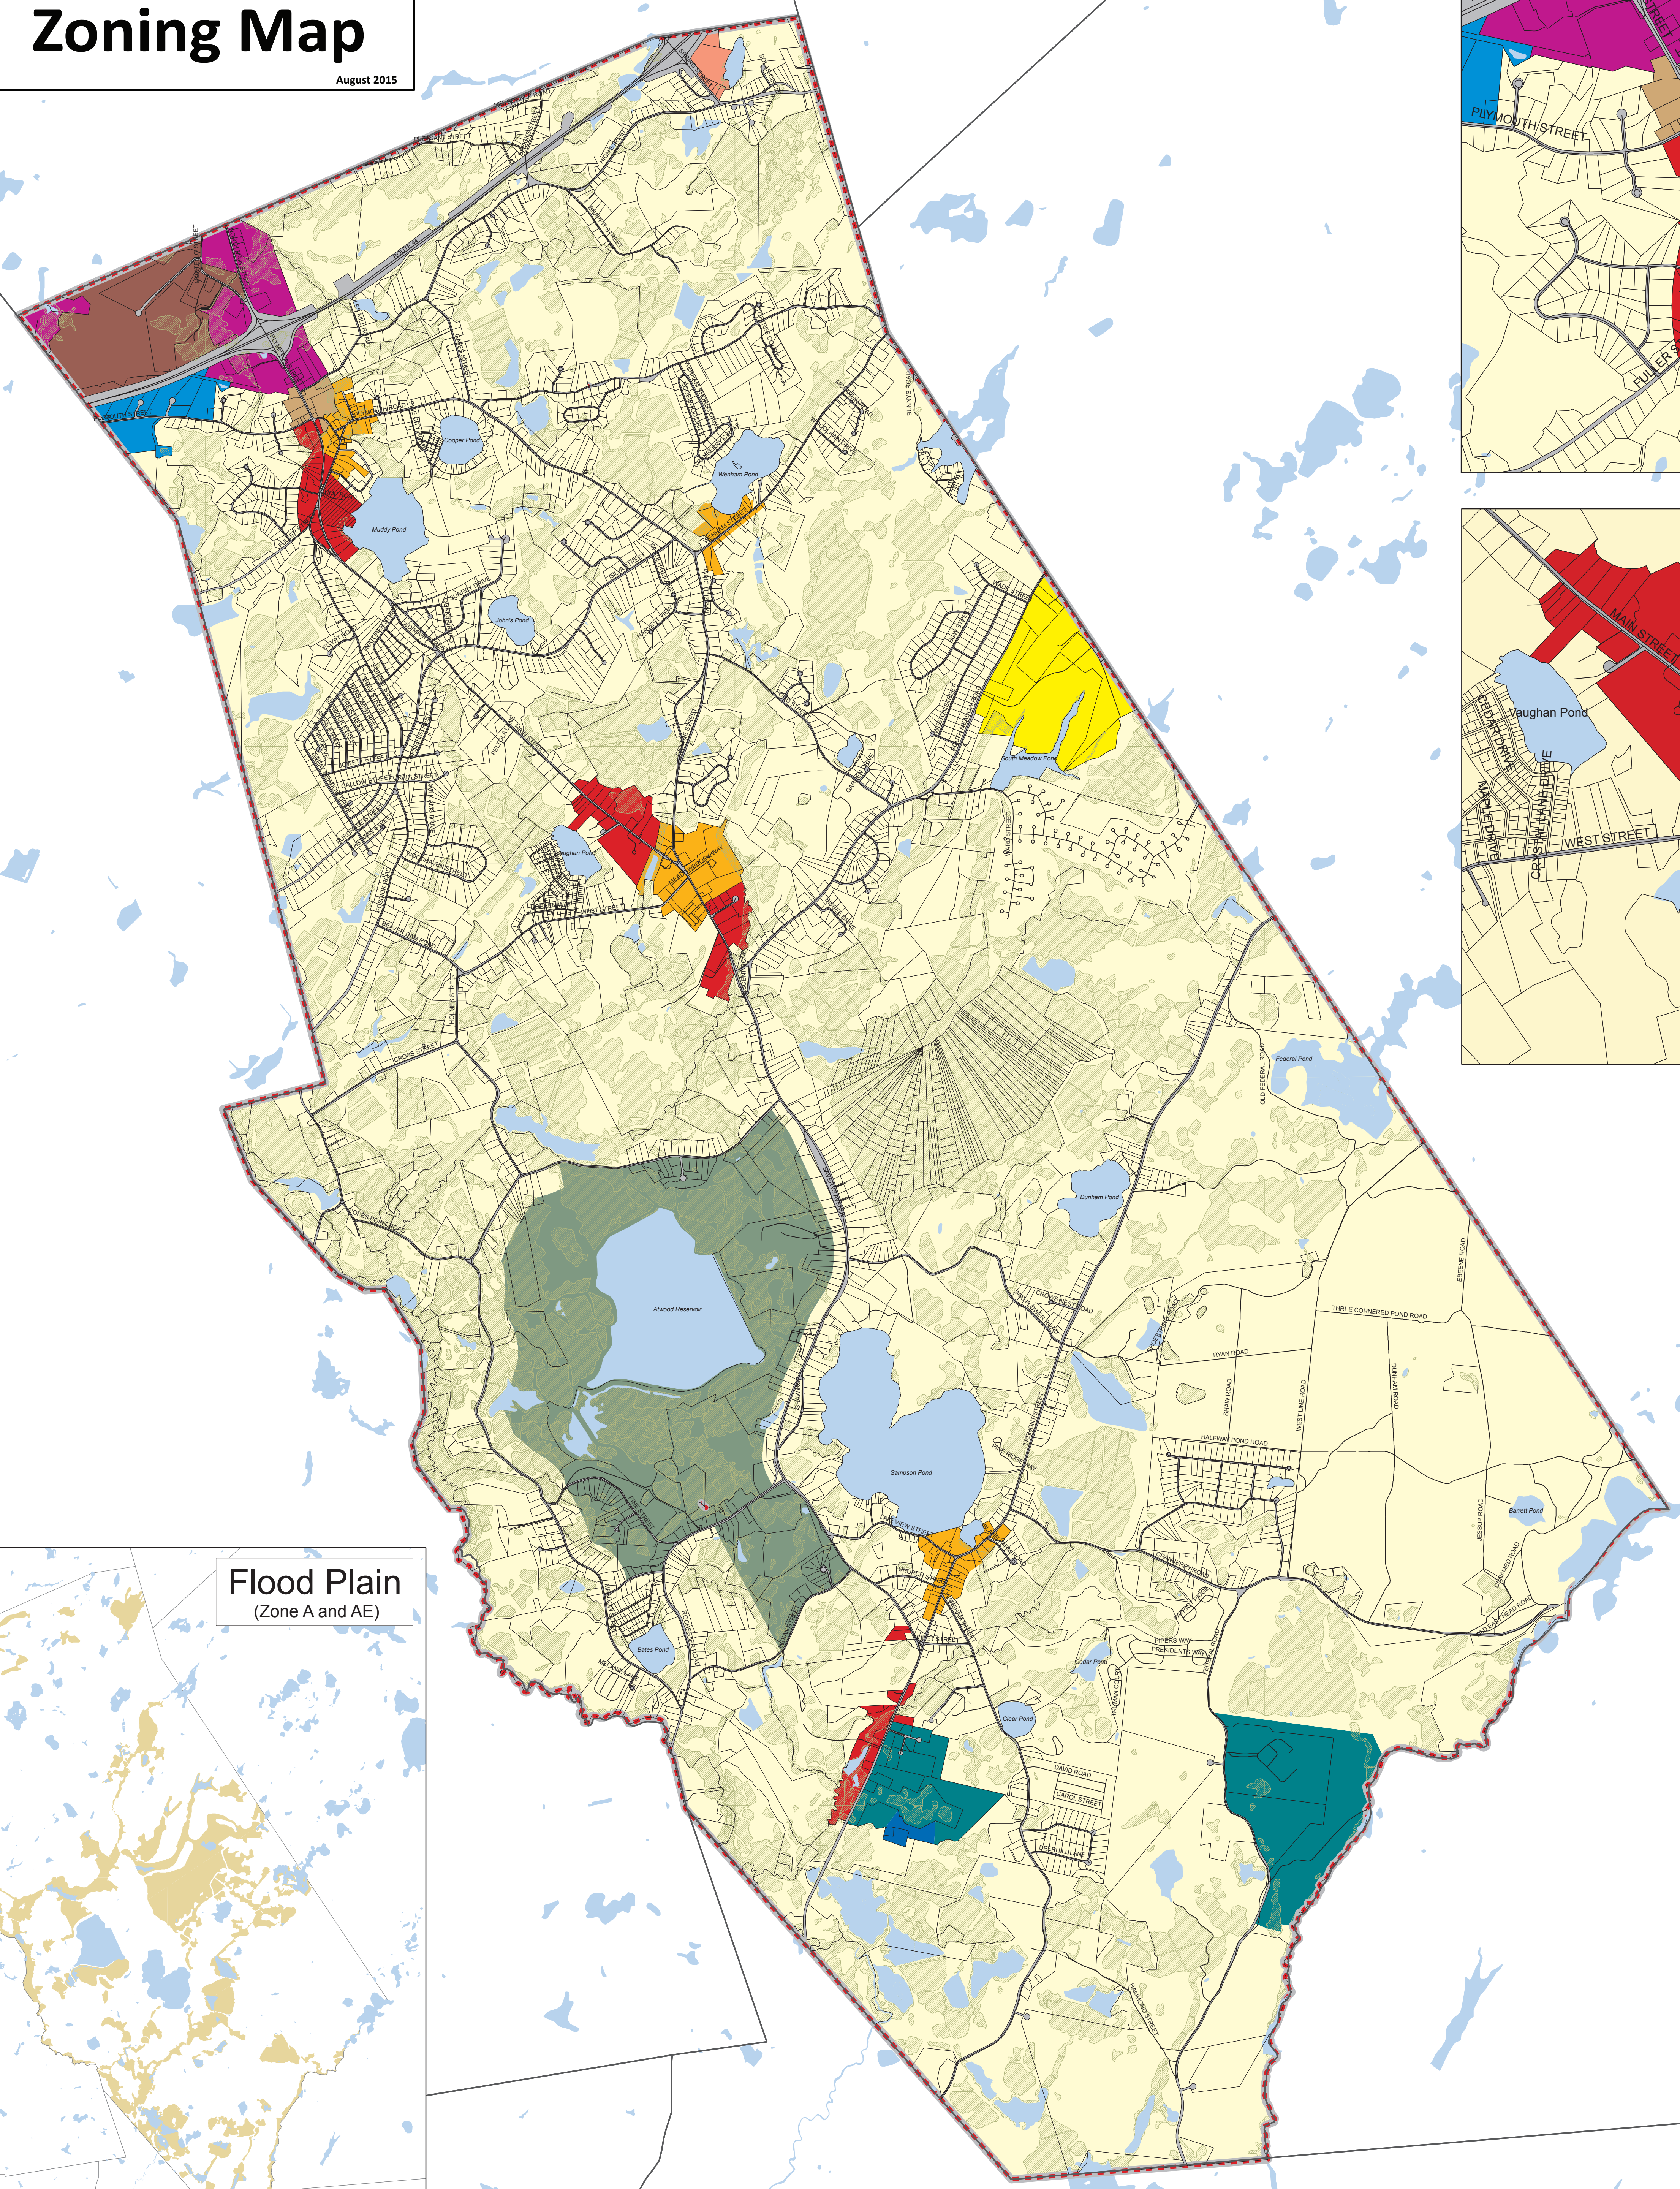

Town of Carver Zoning Map

August 2015

Legend

ZONING

- Residential Agricultural
- Tourist Commercial
- Village Business
- Village District
- Airport District
- Route 44
- Spring Street Innovation District
- General Business
- Green Business Park
- Highway Commercial
- Industrial "A"
- Industrial "B"
- Industrial "C"

- Wireless Communications Overlay District (Covers Entire Community)
- Water Resource Protection Overlay District (Covers Entire Community)
- Wetlands Resource Protection Overlay District
- Landfill Overlay District

- Parcels
- Waterbodies
- Massachusetts Towns (MassGIS)
- Roadways

0 0.5 1 Miles