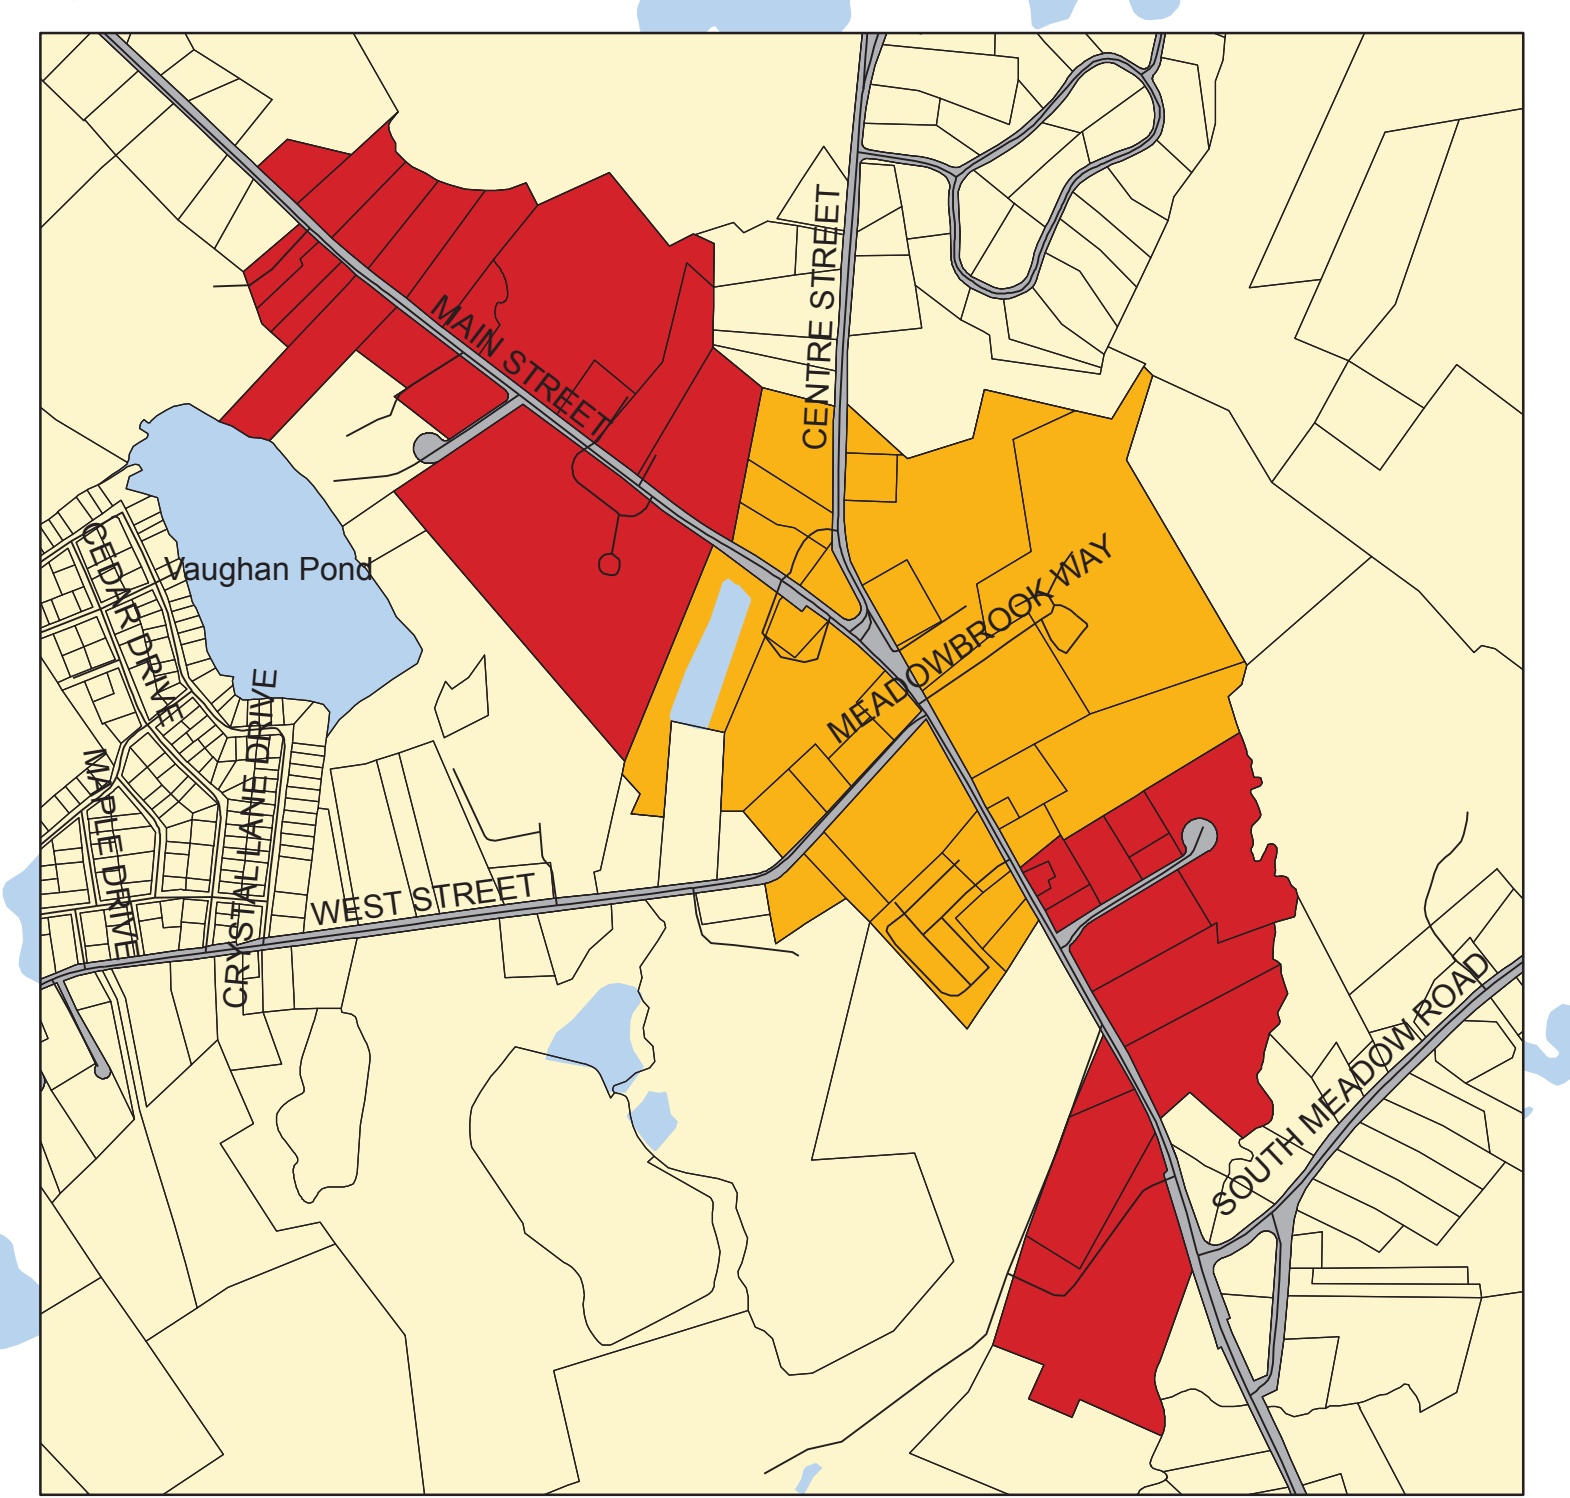

Town of Carver Zoning Map

August 2015

Legend

ZONING

- Residential Agricultural
- Tourist Commercial
- Village Business
- Village District
- Airport District
- Route 44
- Spring Street Innovation District
- General Business
- Green Business Park
- Highway Commercial
- Industrial "A"
- Industrial "B"
- Industrial "C"

- Wireless Communications Overlay District (Covers Entire Community)
- Water Resource Protection Overlay District (Covers Entire Community)
- Wetlands Resource Protection Overlay District
- Landfill Overlay District

- Parcels
- Waterbodies
- Massachusetts Towns (MassGIS)
- Roadways

0 0.5 1 Miles